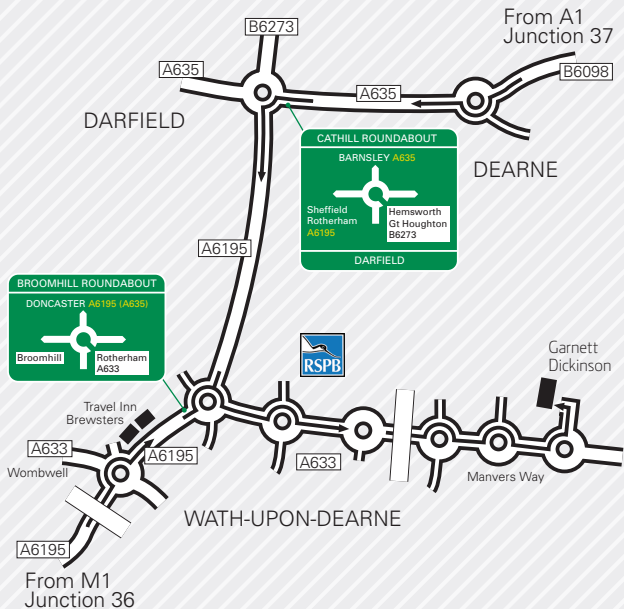

Garnett  
Dickinson  
Print

Garnett  
Dickinson  
Publishing

Garnett  
Dickinson  
Holdings

Garnett  
Dickinson  
Digital

> We have moved to new premises

**Directions to Garnett Dickinson Group**  
 Brookfields Way, Manvers, Wath Upon Dearne.

> **By car from the M1**

From M1, exit junction 36 following the signs for the A61 Barnsley then onto the A6195 towards Doncaster. Follow the A6195 signed for Doncaster across six roundabouts. On approaching Cortonwood roundabout, you will see B&Q and Morrisons supermarket ahead of you to your right. Continue to follow the A6195 signed for Doncaster. At the next roundabout, take the third exit passing the Brewsters pub and Travel Lodge Inn on your left. At Broomhill roundabout, turn right following the A633 signed for Rotherham (see map) Continue straight across the next four roundabouts, at the fifth roundabout, turn left and Garnett Dickinson is situated on your left hand side.

> **By car from the A1**

Exit at junction 37 and follow the A635 Barnsley Road. After approx. 3.5 miles take the second exit at the roundabout continuing on the A635 Dearne Valley Parkway. At the next roundabout, take the third exit continuing on the A635. At the next roundabout, take the first exit onto the A6195 (B6273). At the next roundabout, take the first exit onto the A633 (Manvers Way). Continue straight across the next four roundabouts, at the fifth roundabout, turn left and Garnett Dickinson is situated on your left hand side.

> **By Rail:**

From Doncaster station, Garnett Dickinson is approximately 20 minutes drive by taxi. Mexborough and Swinton stations are approximately 5 minutes away by taxi.

**Garnett Dickinson Group**

Brookfields Way, Manvers, Wath Upon Dearne, Rotherham, S63 5DL